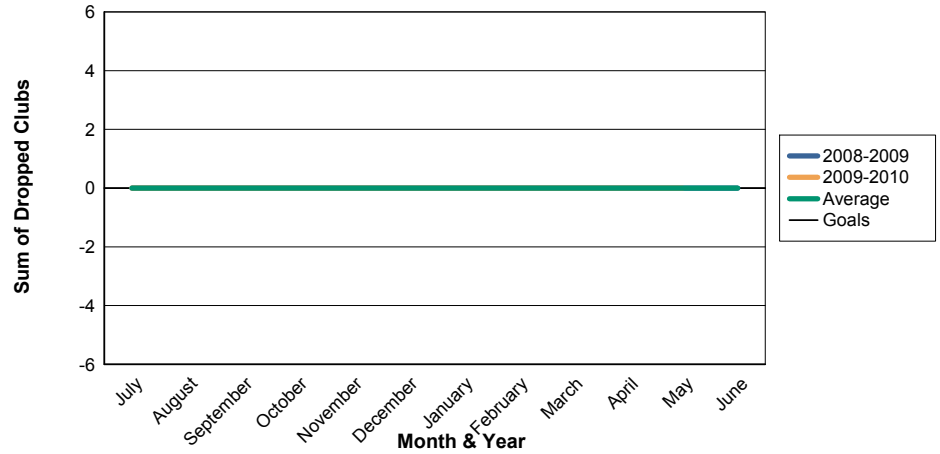

3 Year Comparisons for GMT Constitutional Area 5

By GMT District

As of May 2010

Sum of New Clubs/ Month & Year

For District 300 G2

Sum of Dropped Clubs/ Month & Year

For District 300 G2

Sum of Net Clubs/ Month & Year