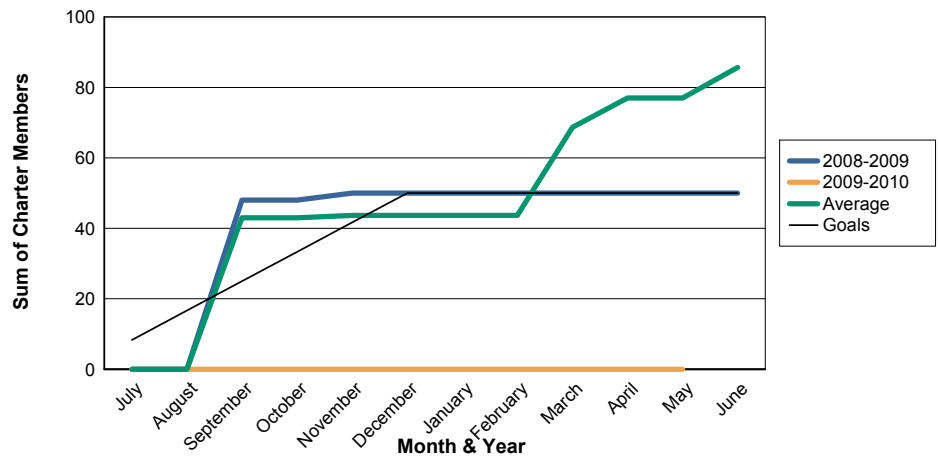

Sum of Charter Members/ Month & Year

For District 300 G2