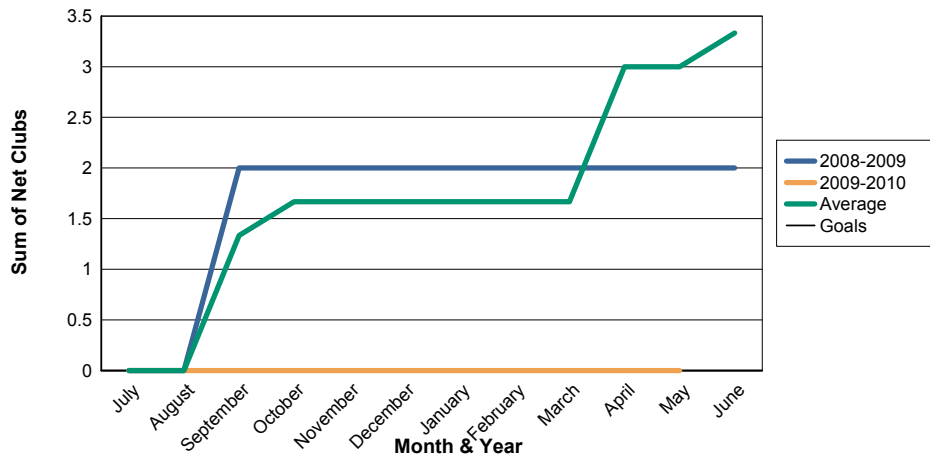

Sum of Net Clubs/ Month & Year

For District 300 G2