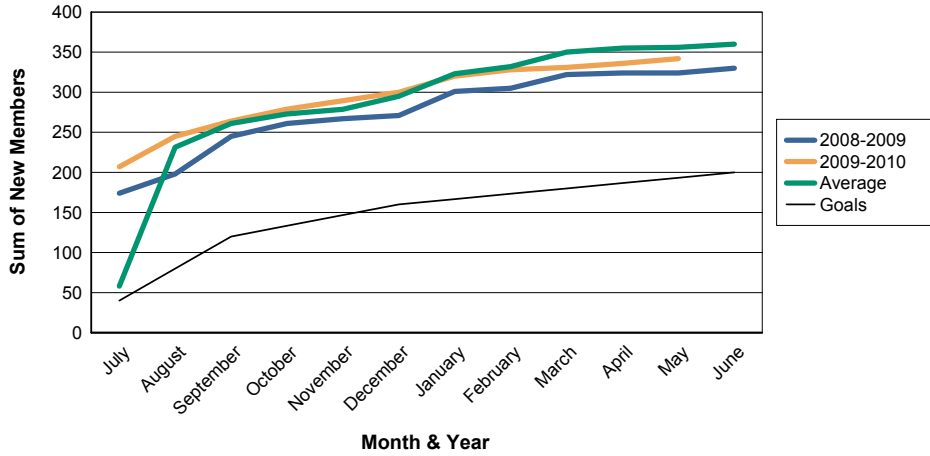

For District 300 G2

Sum of Charter Members/ Month & Year

For District 300 G2

3 Year Comparisons for GMT Constitutional Area 5

By GMT District

As of May 2010

Sum of New Members/ Month & Year

For District 300 G2