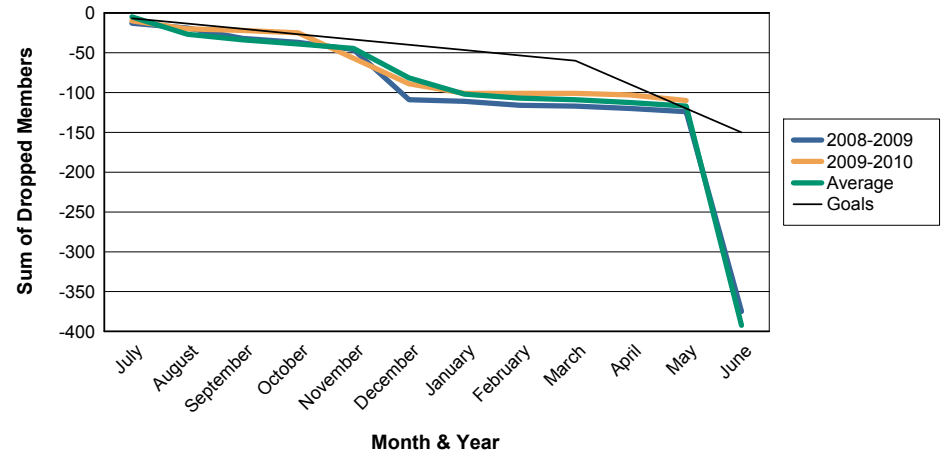

Sum of Dropped Members/ Month & Year

For District 300 G2