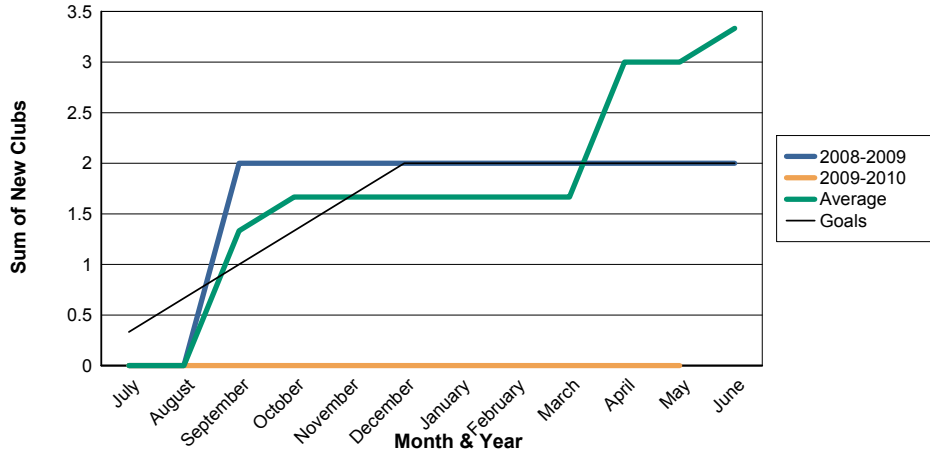

3 Year Comparisons for GMT Constitutional Area 5

By GMT District

As of May 2010

Sum of New Clubs/ Month & Year

For District 300 G2

Sum of Dropped Clubs/ Month & Year

For District 300 G2

Sum of Net Clubs/ Month & Year